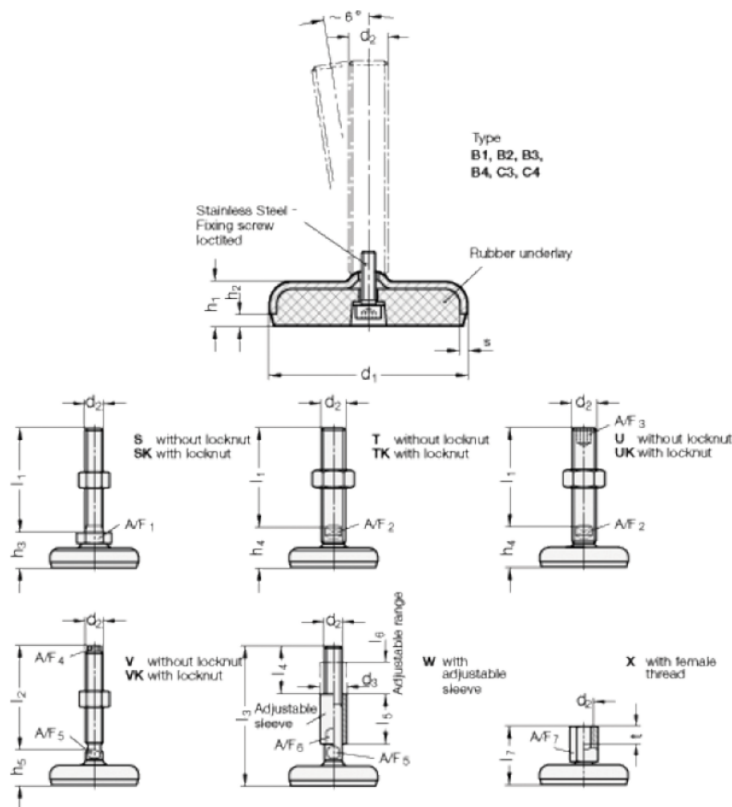

Article number: 203180M16150B3UK

Description: E+G levelling foot  
GN 31-80-M16-150-B3-UK

Note: UK With nut, Hexagon socket at the top, Wrench flat at the bottom

## Measures

A/F2	= 12	s = 3
A/F3	= 8	
d1	= 80	
d2	= 16	
h1	= 18	
h4 +4.0/0	= 32	
l1	= 150	